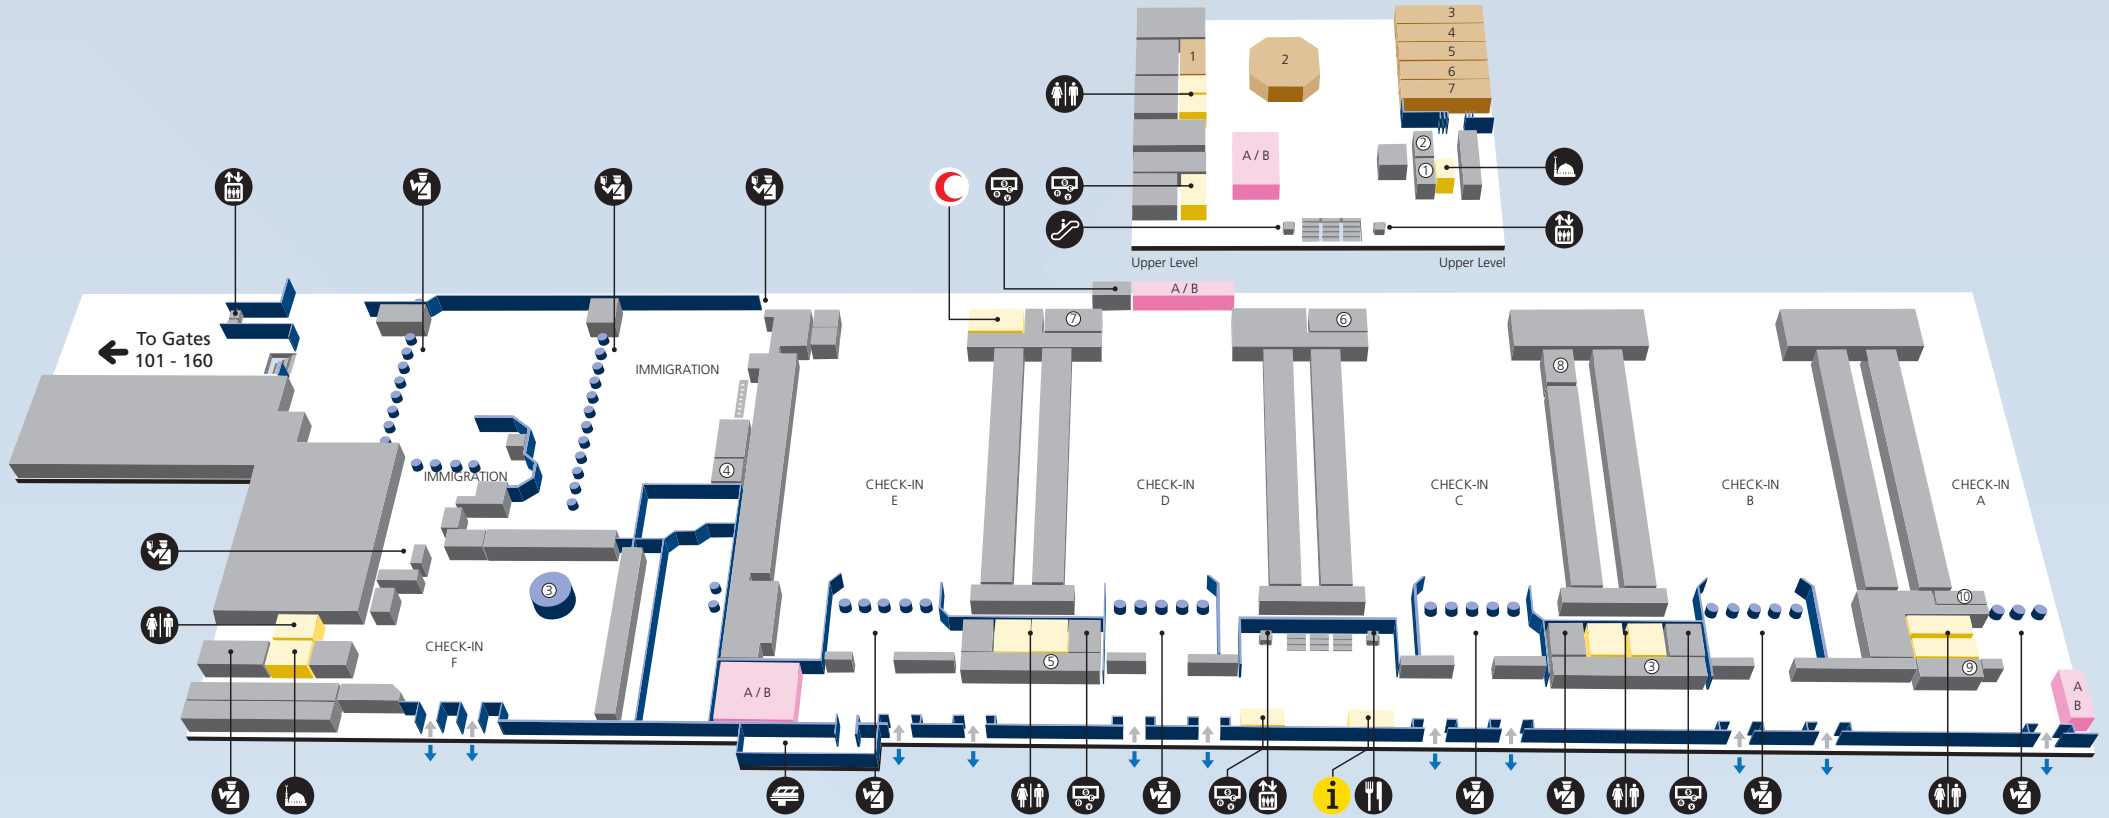

Terminal 1

Check In

Dubai Airports
Connecting the World

SERVICES

- Medical Centre
- Airport Information
- Toilet
- Prayer Room
- Police
- Passport Control
- Flight Information
- Currency Exchange
- Escalator
- Elevator
- Metro

- 1 E-Gate Registration
- 2 Beauty Salon
- 3 dnata Ticket Sales
- 4 Visa Fine Payment
- 5 Emirates Ticket Sales
- 6 dnata Duty Manager
- 7 Special Needs & Unaccompanied Minors
- 8 Crew Check-In
- 9 Visa Cancellation
- 10 Marhaba

-  Medical Centre
-  Passport Control
-  Elevator
-  Airport Information
-  Security Screening Areas
-  Travelator
-  Toilet
-  Flight Information
-  ATM
-  Prayer Room
-  Currency Exchange
-  Taxi
-  Police
-  Escalator
-  Metro

FOOD & BEVERAGE

-  1 Caffè Nero
-  2 Starbucks
-  3 Costa Coffee

Terminal 1

Departures

SERVICES

- | | | |
|---|--|---|
|  Medical Centre |  Baby Change |  Currency Exchange |
|  Airport Information |  Prayer Room |  Escalator |
|  Toilet |  Police |  Elevator |
|  Toilet Men |  Flight Information |  Shuttle Bus (T2) |
|  Toilet Women |  Hotel |  Travelator |
|  O2 Spa & Salon |  Heritage Henna |  Snooze Club |