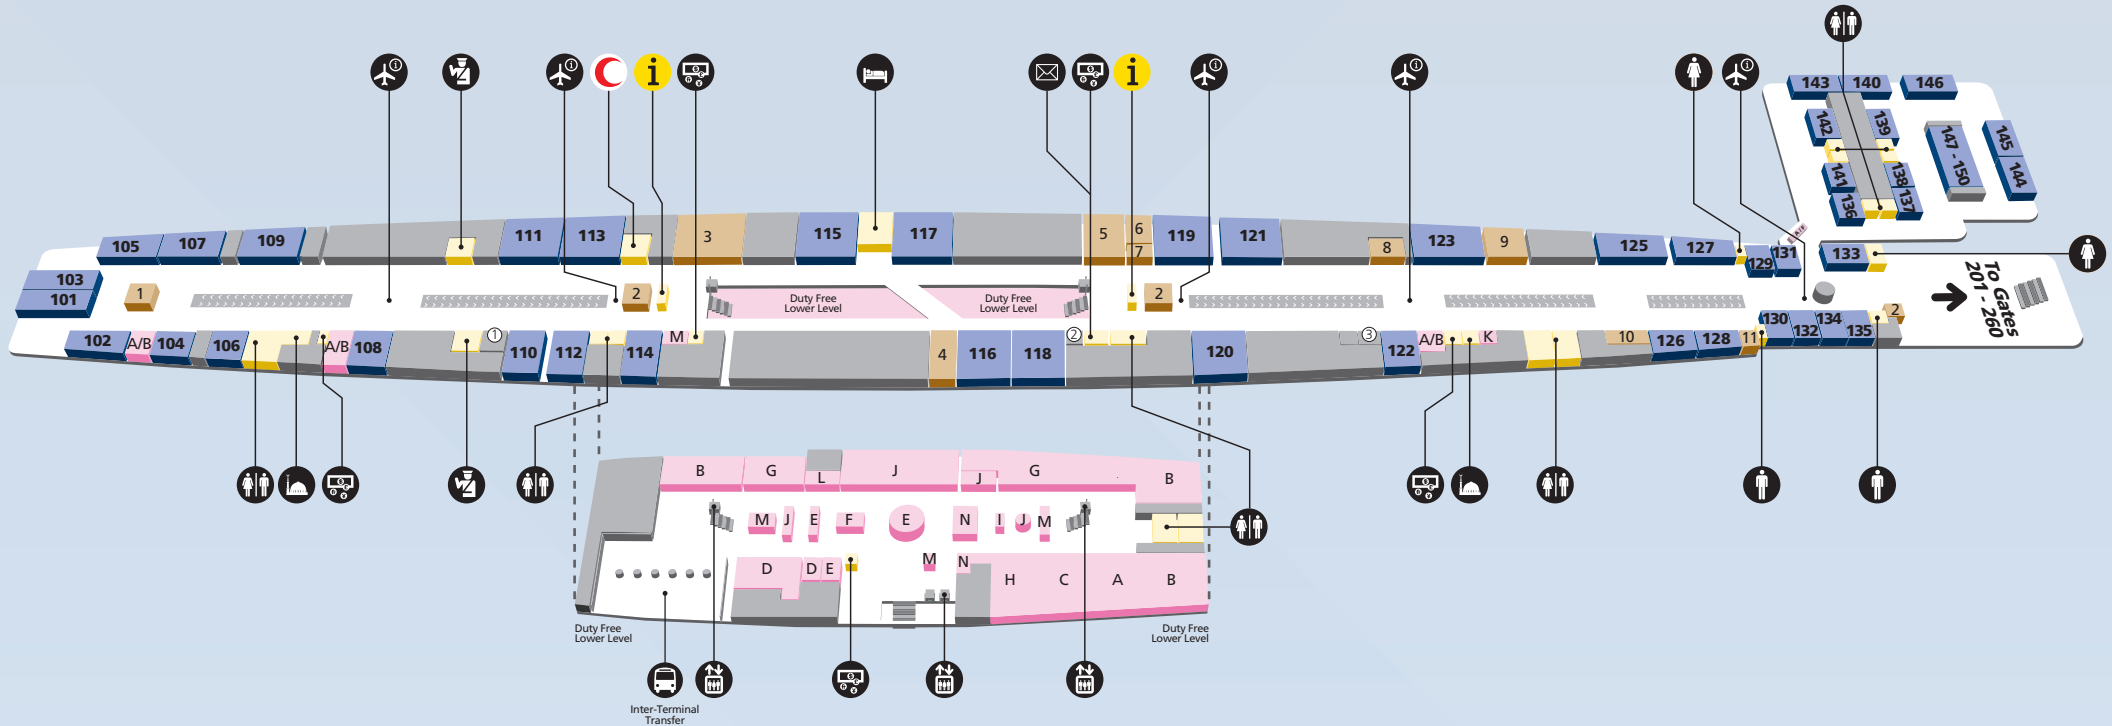

-  1 E-Gate
-  2 Transfers
-  3 dnata Baggage Services
-  4 Ahlan
-  5 Marhaba
-  6 Arab Adventures
-  7 Passenger Service Office
-  8 Duty Supervisor (Immigration)
-  9 Visa Collection

SHOPPING

-  A Duty Free Confectionery, Perfumes, Alcohol & Tobacco
-  B Confectionery & Magazines

FOOD & BEVERAGE

-  1 Caffè Nero
-  2 Starbucks
-  3 Costa Coffee

Terminal 1

Departures

SERVICES

- | | | |
|---|--|---|
|  Medical Centre |  Baby Change |  Currency Exchange |
|  Airport Information |  Prayer Room |  Escalator |
|  Toilet |  Police |  Elevator |
|  Toilet Men |  Flight Information |  Shuttle Bus (T2) |
|  Toilet Women |  Hotel |  Travelator |
|  O2 Spa & Salon |  Heritage Henna |  Snooze Club |