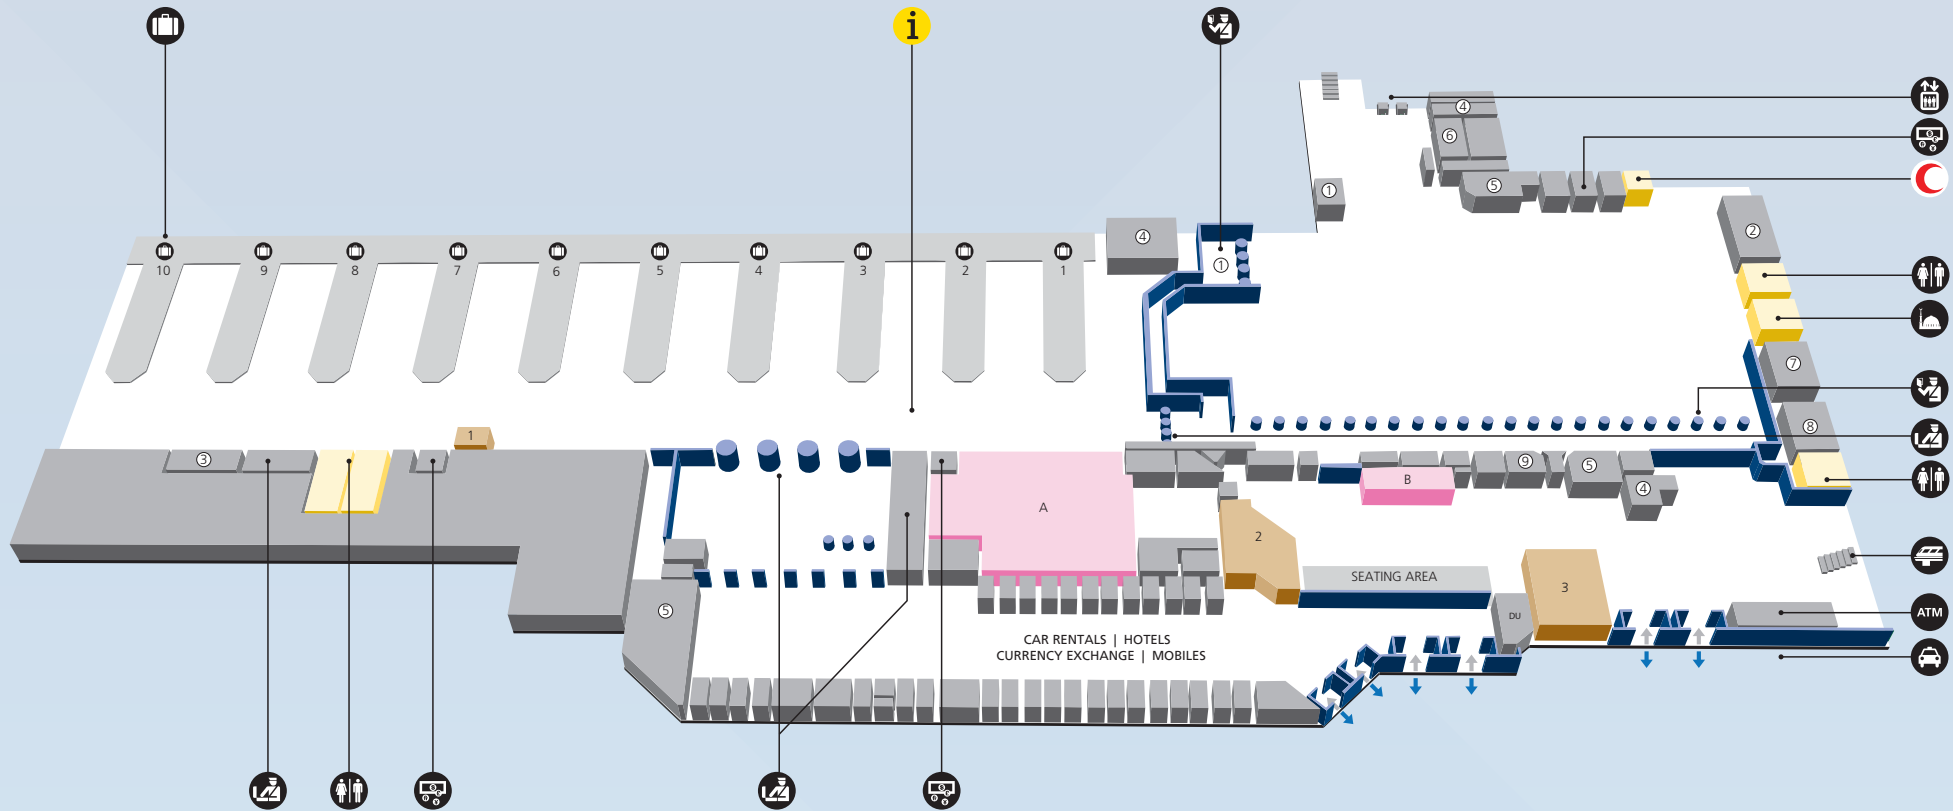

Terminal 1

Check In

Dubai Airports
Connecting the World

SERVICES

- Medical Centre
- Airport Information
- Toilet
- Prayer Room
- Police
- Passport Control
- Flight Information
- Currency Exchange
- Escalator
- Elevator
- Metro

SHOPPING

- A Confectionery & Magazines
- B Pharmacy

FOOD & BEVERAGE

- 1 Baskin Robbins
- 2 Costa Coffee
- 3 Bombay Chowpatty
- 4 Chowking
- 5 Delifrance
- 6 Marrybrown
- 7 Hatam

Terminal 1

Arrivals

SERVICES

-  Medical Centre
-  Passport Control
-  Elevator
-  Airport Information
-  Security Screening Areas
-  Travelator
-  Toilet
-  Flight Information
-  ATM
-  Prayer Room
-  Currency Exchange
-  Taxi
-  Police
-  Escalator
-  Metro